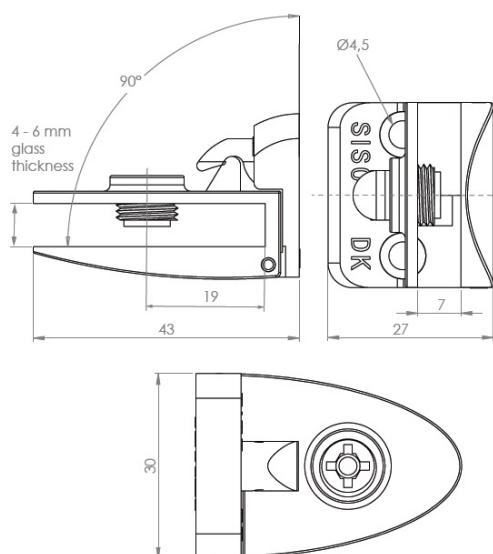

PRODUCT SHEET

Description:

Glass Door Hinge "Badge" Centre, R, BLK, F/Narrow Frames, W/ Short Mounting Plate, F/Inset Doors, Thickness 4-5mm, 1 ABS, Screw W/PVC Tip & 1 ABS Screw W/Hard $\varnothing 5 \times 3,5$ mm ABS Extension,, Catch Made Of ABS Plastic

Item number:

15.06.227-0

Units	Box	Carton	HS Code	Barcode
Pcs.		240	8302100090	 5704866054744

SISO A/S

Mileparken 11
DK-2740 Skovlunde
Denmark
VAT: DK 24786013

Phone +45 45 830 900

www.siso.dk
siso@siso.dk

Danske Bank
Nytorv Branch
Copenhagen
SWIFT: DABADKKK

Account no.
4180 3112 112936
IBAN Account
DK7230003112112936